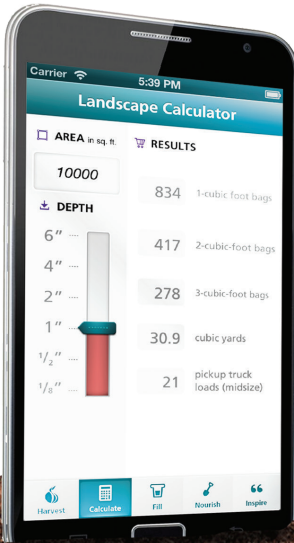

The Harvest Landscape Calculator

- ✓ **Easy-to-Use**
- ✓ **Provides Useful Information**
- ✓ **Free!**
- ✓ **Inspires Good Growth**

Dig in. This app will nourish your world. The Landscape Calculator helps determine how much soil, mulch or stone is needed for your next gardening project. Simply enter the depth on the handy slider rule and add in the area and poof! It gives you guidelines on how much bagged or bulk products you will need.

In addition this app shows handy fill conversions of soil into pots and hanging baskets. It also shares tips on how to apply compost to flower beds, gardens, lawns, turf surfaces, trees and shrubs, and overall topsoil maintenance. Finally, more than 150 garden inspired quotes stir the budding soul in any season.

Download it today!

harvestpower.com/products/landscape-calculator/